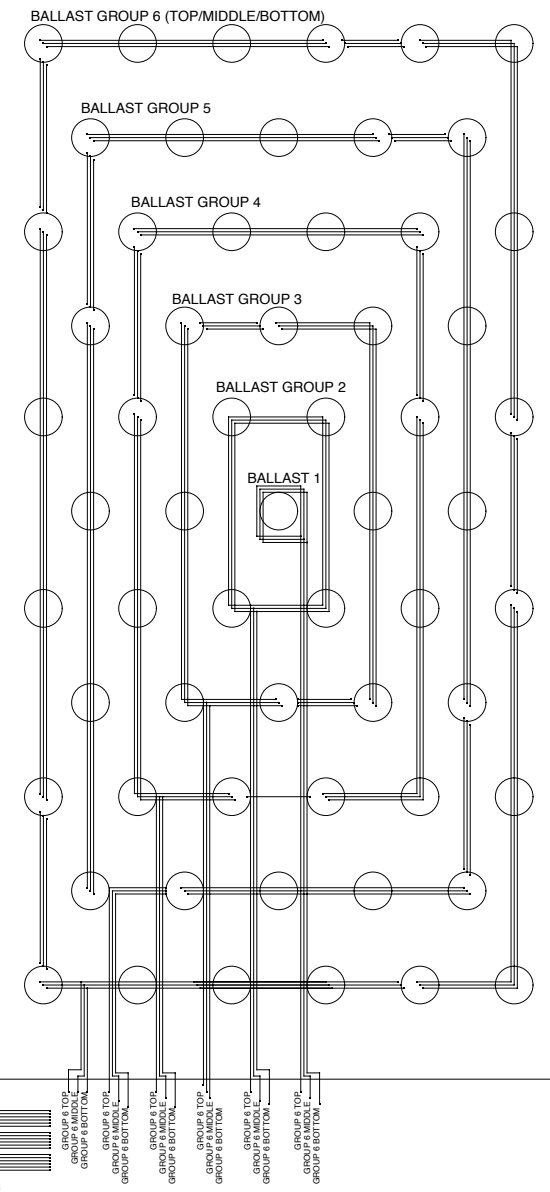

Drum Set

Eurorack Synth

Relay Box

AC EXTENSION CORDS