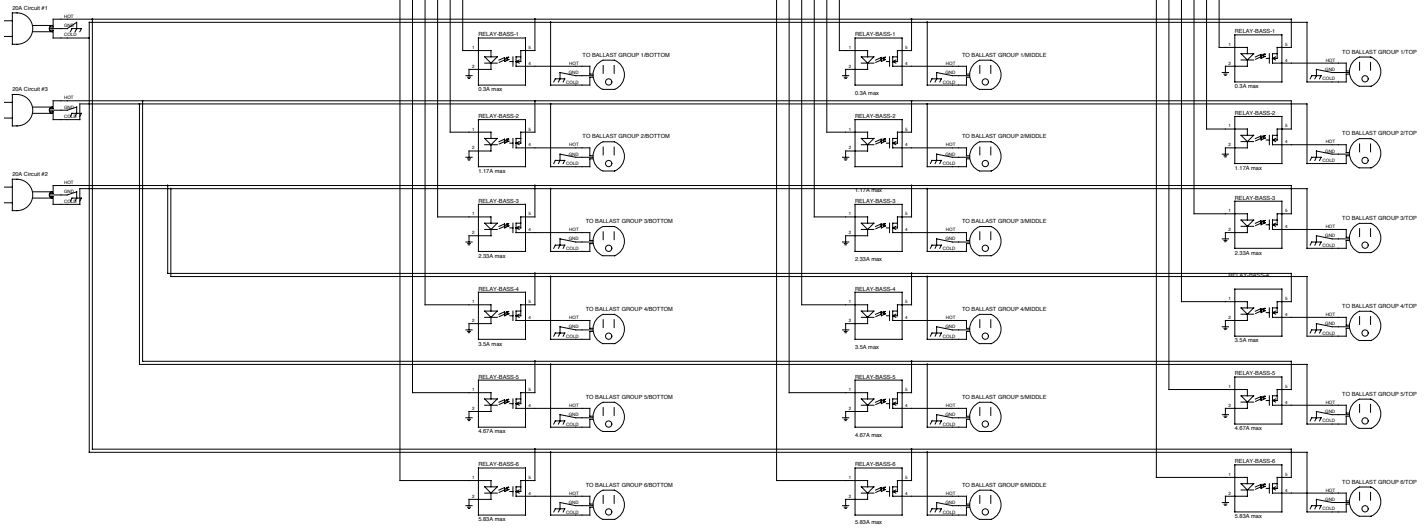

Drum Set

Eurorack Synth

Relay Box

AC EXTENSION CORDS