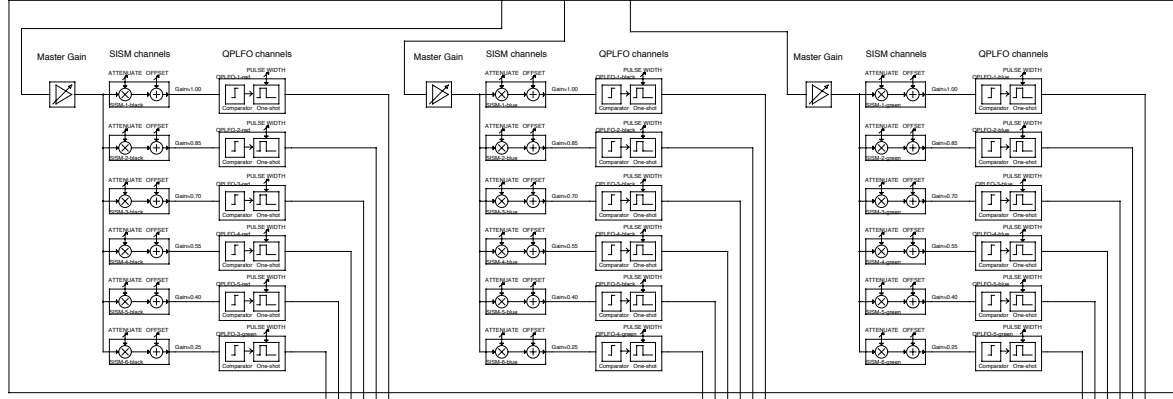

Drum Set

Eurorack Synth

Relay Box

AC EXTENSION CORDS